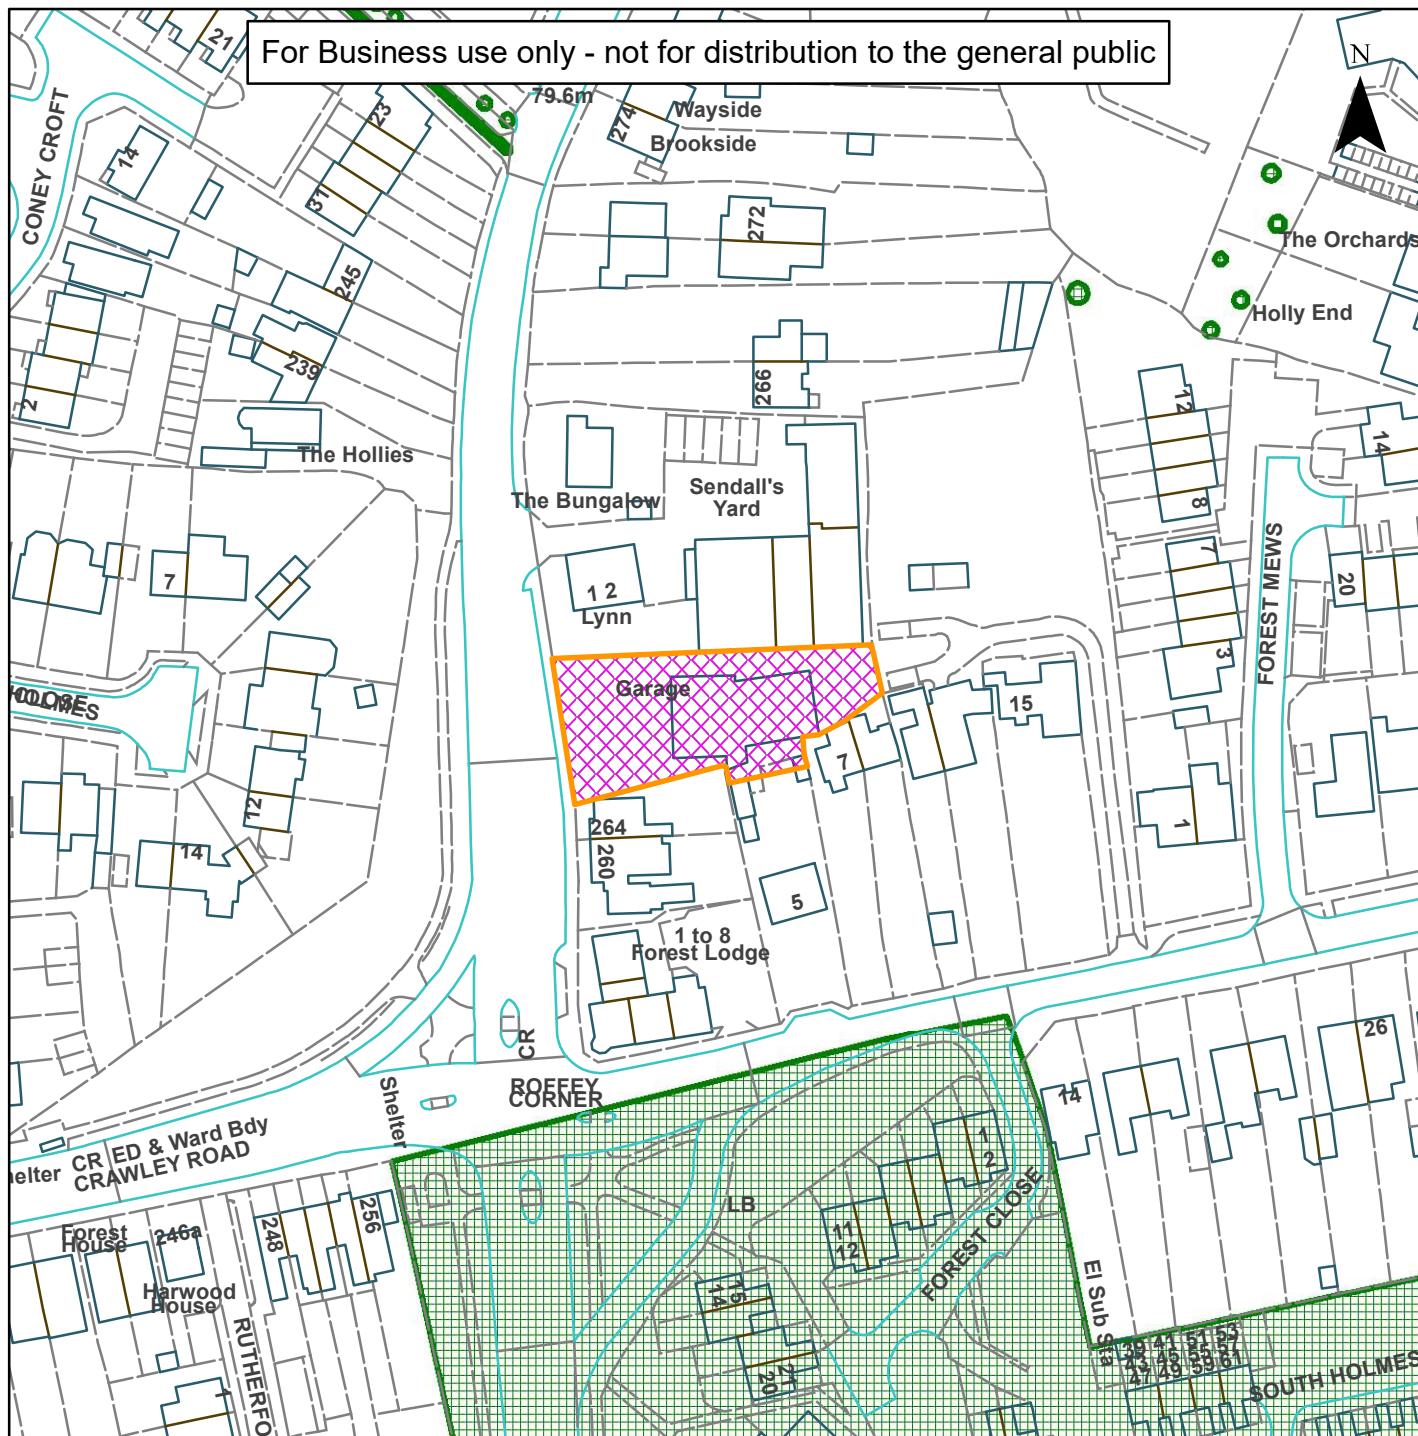

# 07) DC/21/2028 and 08) DC/22/0785

## Horsham District Council

Horsham Car Centre, 264A Crawley Road, Horsham, West Sussex,  
RH12 4HG

For Business use only - not for distribution to the general public

**Scale:** 1:1,250

Reproduced by permission of Ordnance Survey map on behalf of HMSO. © Crown copyright and database rights (2019). Ordnance Survey Licence.100023865